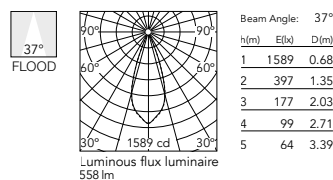

@White (40)