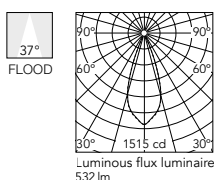

@White (40)

Optic Medium 3000K

- E I 05.8625.14
- 05.8625.40
- 05.8626.14
- 05.8626.40
- 05.8628.14
- 05.8628.40
- 05.8629.14
- 05.8629.40

@White (40)

Optic Flood 2700K

- E I 05.8610.14
- 05.8610.40
- 05.8611.14
- 05.8611.40
- 05.8613.14
- 05.8613.40
- 05.8614.14
- 05.8614.40