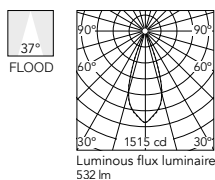

@White (40)

Optic Medium 3000K

- 05.8665.14
- 05.8665.40
- 05.8666.14
- 05.8666.40
- 05.8668.14
- 05.8668.40
- 05.8669.14
- 05.8669.40

@White (40)

Optic Flood 2700K

- 05.8650.14
- 05.8650.40
- 05.8651.14
- 05.8651.40
- 05.8653.14
- 05.8653.40
- 05.8654.14
- 05.8654.40