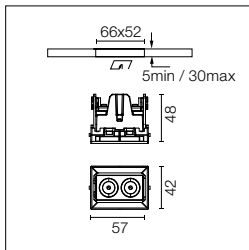

LIGHT SHADOW MINI

Light Shadow Mini Adjustable No Trim 2 Spots

Power LED 3,1W - 295 lm - 2700K/CRI 90 / 3,1W - 309 lm - 3000K/CRI 90

Apparecchio ad incasso orientabile con 2 spot LED. Alimentazione remota non inclusa (220-240V). Richiede un telaio di pre-installazione, da ordinare separatamente.

Adjustable recessed luminaire with 2 LED lighting spots. Remote power supply not included (220-240V). It requires a pre-installation frame, to be ordered separately.

E= Finitura Esterna
I= Finitura Interna

E= External Finish
I= Internal Finish

Alimentazioni raccomandate / Recommended power supply*:

	Serial Con.	△	h
No Dimmable	60.9954.0500	1 - 6	A 60
Dali 2	60.9957.0500	1 - 6	A 60
Casambi	60.9874.0500	2 - 3	A 70
Casambi	60.9207	2 - 6	A 82
1-10V	60.9188	1 - 4	A 100
1-10V	60.9439	2 - 6	A 100
Mains Dimming	60.9467	1 - 4	A 100

* Vedi capitolo Drivers / Refer to the Drivers chapter

Optic Spot 2700K

- E I 05.8740.14
- 05.8740.40
- 05.8741.14
- 05.8741.40
- 05.8743.14
- 05.8743.40
- 05.8744.14
- 05.8744.40