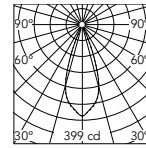

Optic Flood 2700K

Set of 1 spots

- 05.8402.40
- 05.8402.14
- 05.8402.ER
- 05.8402.ES

Set of 2 spots

- 05.8412.40
- 05.8412.14
- 05.8412.ER
- 05.8412.ES

Set of 4 spots

- 05.8422.40
- 05.8422.14
- 05.8422.ER
- 05.8422.ES

Beam Angle: 37°

h(m)	El(x)	D(m)
1	382	0.68
2	95	1.35
3	42	2.03
4	24	2.71
5	15	3.39

@White (40)

Optic Flood 3000K

Set of 1 spots

- 05.8407.40
- 05.8407.14
- 05.8407.ER
- 05.8407.ES

Set of 2 spots

- 05.8417.40
- 05.8417.14
- 05.8417.ER
- 05.8417.ES

Set of 4 spots

- 05.8427.40
- 05.8427.14
- 05.8427.ER
- 05.8427.ES

Beam Angle: 37°

h(m)	El(x)	D(m)
1	399	0.68
2	100	1.35
3	44	2.03
4	25	2.71
5	16	3.39

@White (40)

Accessories / Accesorios: Light Shadow Mini Dot

Cornice di installazione No Trim

Frame No Trim

08.1050.00

Cornice di installazione Trim

Frame Trim

08.1053.14
 08.1053.40

Strumento di estrazione.
Accessorio per estrarre il
prodotto una volta installato.

Extraction tool.
Accessory to remove the
product once installed.

08.1062.90