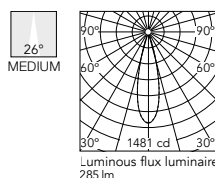

@White (40)

Optic Flood 2700K

- E I 05.8750.14
- 05.8750.40
- 05.8751.14
- 05.8751.40
- 05.8753.14
- 05.8753.40
- 05.8754.14
- 05.8754.40