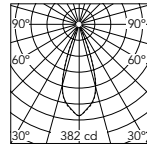

Set of 2 spots

-  05.8412.40
-  05.8412.14
-  05.8412.ER
-  05.8412.ES

Set of 4 spots

-  05.8422.40
-  05.8422.14
-  05.8422.ER
-  05.8422.ES

Beam Angle: 37°

h(m)	El(x)	D(m)
1	382	0.68
2	95	1.35
3	42	2.03
4	24	2.71
5	15	3.39