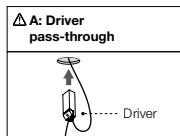

Alimentazioni raccomandate / Recommended power supply*:

	Serial Con.	△	h
No Dimmable	60.9954.0500 1 - 3	A	50
Dali 2	60.9957.0500 1 - 3	A	50
Casambi	60.9874.0500 1	A	50
Casambi	60.9207 1 - 3	A	50
1-10V	60.9188 1 - 2	A	50
1-10V	60.9439 1 - 3	A	55
Mains Dimming	60.9467 1 - 2	A	50

* Vedi capitolo Drivers / Refer to the Drivers chapter

Optic Spot 2700K

- E I 05.8840.14
- 05.8840.40
- 05.8841.14
- 05.8841.40
- 05.8843.14
- 05.8843.40
- 05.8844.14
- 05.8844.40