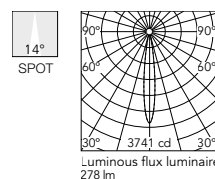

- E I 05.8760.14
- 05.8760.40
- 05.8761.14
- 05.8761.40
- 05.8763.14
- 05.8763.40
- 05.8764.14
- 05.8764.40

@White (40)

Optic Medium 2700K

- E I 05.8745.14
- 05.8745.40
- 05.8746.14
- 05.8746.40
- 05.8748.14
- 05.8748.40
- 05.8749.14
- 05.8749.40