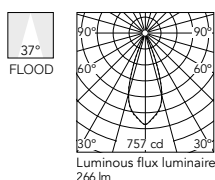

@White (40)

Optic Medium 3000K

- E I 05.8565.14
- 05.8565.40
- 05.8566.14
- 05.8566.40
- 05.8568.14
- 05.8568.40
- 05.8569.14
- 05.8569.40

@White (40)

Optic Flood 2700K

- E I 05.8550.14
- 05.8550.40
- 05.8551.14
- 05.8551.40
- 05.8553.14
- 05.8553.40
- 05.8554.14
- 05.8554.40