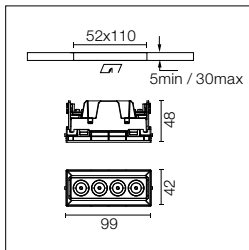

LIGHT SHADOW MINI

Light Shadow Mini Adjustable No Trim 4 Spots

Power LED 6,2W - 590 lm - 2700K/CRI 90 / 6,2W - 618 lm - 3000K/CRI 90

Apparecchio ad incasso orientabile con 4 spot LED. Alimentazione remota non inclusa (220-240V). Richiede un telaio di pre-installazione, da ordinare separatamente.

Adjustable recessed luminaire with 4 LED lighting spots. Remote power supply not included (220-240V). It requires a pre-installation frame, to be ordered separately.

E= Finitura Esterna
I= Finitura Interna

E= External Finish
I= Internal Finish

Alimentazioni raccomandate / Recommended power supply*:

	Serial Con.	△	h
No Dimmable	60.9954.0500 1 - 3	A	50
Dali 2	60.9957.0500 1 - 3	A	50
Casambi	60.9874.0500 1	A	50
Casambi	60.9207 1 - 3	A	50
1-10V	60.9188 1 - 2	A	50
1-10V	60.9439 1 - 3	A	55
Mains Dimming	60.9467 1 - 2	A	50

* Vedi capitolo Drivers / Refer to the Drivers chapter

Optic Spot 2700K

- E I 05.8840.14
- 05.8840.40
- 05.8841.14
- 05.8841.40
- 05.8843.14
- 05.8843.40
- 05.8844.14
- 05.8844.40