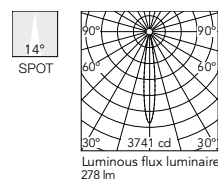

- E I 05.8720.14
- I 05.8720.40
- 05.8721.14
- I 05.8721.40
- 05.8723.14
- I 05.8723.40
- 05.8724.14
- I 05.8724.40

@White (40)

Optic Medium 2700K

- E I 05.8705.14
- I 05.8705.40
- 05.8706.14
- I 05.8706.40
- 05.8708.14
- I 05.8708.40
- 05.8709.14
- I 05.8709.40