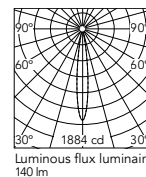

h(m)	E(lx)	D(m)
1	1884	0.24
2	471	0.48
3	209	0.72
4	118	0.97
5	75	1.21

@White (40)

Optic Medium 2700K

Set of 1 spots

- 05.8401.40
- 05.8401.14
- 05.8401.ER
- 05.8401.ES

Set of 2 spots

- 05.8411.40
- 05.8411.14
- 05.8411.ER
- 05.8411.ES

Set of 4 spots

- 05.8421.40
- 05.8421.14
- 05.8421.ER
- 05.8421.ES