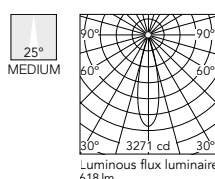

Beam Angle: 25°

h(m)	E(lx)	D(m)
1	3271	0.45
2	818	0.89
3	363	1.34
4	204	1.78
5	131	2.23

Luminous flux luminaire 618 lm

@White (40)

Optic Flood 2700K

- E I 05.8460.14
- 05.8460.40
- 05.8461.14
- 05.8461.40
- 05.8463.14
- 05.8463.40
- 05.8464.14
- 05.8464.40