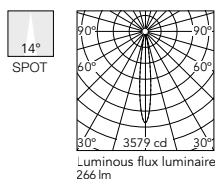

@White (40)

Optic Spot 3000K

- E I 05.8760.14
- 05.8760.40
- 05.8761.14
- 05.8761.40
- 05.8763.14
- 05.8763.40
- 05.8764.14
- 05.8764.40