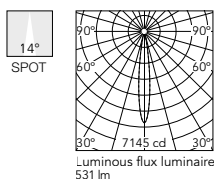

@White (40)

Optic Spot 3000K

- E I 05.8820.14
- 05.8820.40
- 05.8821.14
- 05.8821.40
- 05.8823.14
- 05.8823.40
- 05.8824.14
- 05.8824.40