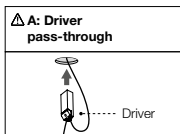

Adjustable recessed luminaire with 4 LED lighting spots. Remote power supply not included (220-240V). No pre-installation frame required.

E= Finitura Esterna
I= Finitura Interna

E= External Finish
I= Internal Finish