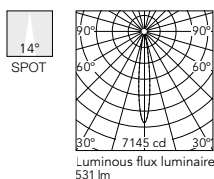

@White (40)

Optic Spot 3000K

- E I 05.8620.14
- 05.8620.40
- 05.8621.14
- 05.8621.40
- 05.8623.14
- 05.8623.40
- 05.8624.14
- 05.8624.40