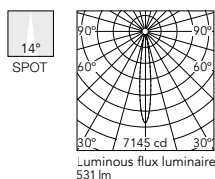

@White (40)

Optic Spot 3000K

- 05.8660.14
- 05.8660.40
- 05.8661.14
- 05.8661.40
- 05.8663.14
- 05.8663.40
- 05.8664.14
- 05.8664.40