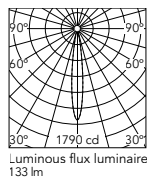

h(m)	E(lx)	D(m)
1	1790	0.24
2	447	0.48
3	199	0.72
4	112	0.97
5	72	1.21

@White (40)

Optic Spot 3000K

Set of 1 spots

- 05.8405.40
- 05.8405.14
- 05.8405.ER
- 05.8405.ES

Set of 2 spots

- 05.8415.40
- 05.8415.14
- 05.8415.ER
- 05.8415.ES

Set of 4 spots

- 05.8425.40
- 05.8425.14
- 05.8425.ER
- 05.8425.ES