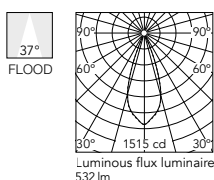

@White (40)

Optic Medium 3000K

- E I 05.8825.14
- 05.8825.40
- 05.8826.14
- 05.8826.40
- 05.8828.14
- 05.8828.40
- 05.8829.14
- 05.8829.40

@White (40)

Optic Flood 2700K

- E I 05.8810.14
- 05.8810.40
- 05.8811.14
- 05.8811.40
- 05.8813.14
- 05.8813.40
- 05.8814.14
- 05.8814.40