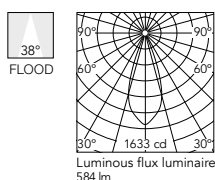

Beam Angle: 38°

h(m)	E(lx)	D(m)
1	1633	0.68
2	408	1.36
3	181	2.04
4	102	2.72
5	65	3.40

Luminous flux luminaire 584 lm

@White (40)

Optic Flood 3000K

- E I 05.8480.14
- 05.8480.40
- 05.8481.14
- 05.8481.40
- 05.8483.14
- 05.8483.40
- 05.8484.14
- 05.8484.40