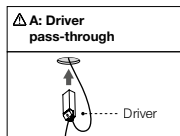

Alimentazioni raccomandate / Recommended power supply*:

	Serial Con.	△	h
No Dimmable	60.9954.0500	1 - 6	A 60
Dali 2	60.9957.0500	1 - 6	A 60
Casambi	60.9874.0500	2 - 3	A 70
Casambi	60.9207	2 - 6	A 82
1-10V	60.9188	1 - 4	A 100
1-10V	60.9439	2 - 6	A 100
Mains Dimming	60.9467	1 - 4	A 100

* Vedi capitolo Drivers / Refer to the Drivers chapter

Optic Spot 2700K

- E I 05.8740.14
- 05.8740.40
- 05.8741.14
- 05.8741.40
- 05.8743.14
- 05.8743.40
- 05.8744.14
- 05.8744.40