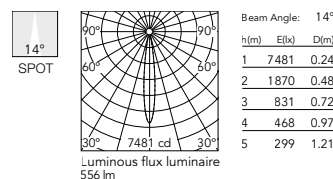

@White (40)

Optic Medium 2700K

- 05.8645.14
- 05.8645.40
- 05.8646.14
- 05.8646.40
- 05.8648.14
- 05.8648.40
- 05.8649.14
- 05.8649.40