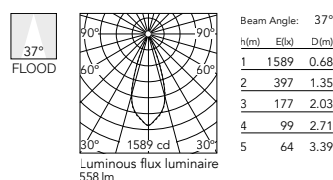

@White (40)