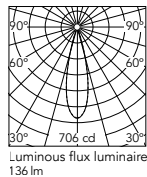

h(m)	E(lx)	D(m)
1	706	0.46
2	177	0.91
3	78	1.37
4	44	1.82
5	28	2.28

@White (40)

Optic Medium 3000K

Set of 1 spots

- 05.8406.40
- 05.8406.14
- 05.8406.ER
- 05.8406.ES

Set of 2 spots

- 05.8416.40
- 05.8416.14
- 05.8416.ER
- 05.8416.ES

Set of 4 spots

- 05.8426.40
- 05.8426.14
- 05.8426.ER
- 05.8426.ES