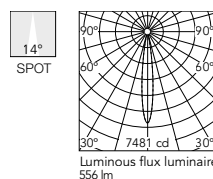

@White (40)

Optic Medium 2700K

- E I 05.8605.14
- 05.8605.40
- 05.8606.14
- 05.8606.40
- 05.8608.14
- 05.8608.40
- 05.8609.14
- 05.8609.40