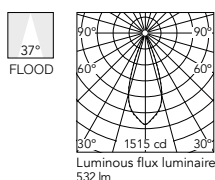

@White (40)

Optic Medium 3000K

- E I 05.8865.14
- 05.8865.40
- 05.8866.14
- 05.8866.40
- 05.8868.14
- 05.8868.40
- 05.8869.14
- 05.8869.40

@White (40)

Optic Flood 2700K

- E I 05.8850.14
- 05.8850.40
- 05.8851.14
- 05.8851.40
- 05.8853.14
- 05.8853.40
- 05.8854.14
- 05.8854.40