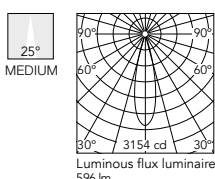

Beam Angle: 25°

h(m)	E(lx)	D(m)
1	3154	0.45
2	789	0.89
3	350	1.34
4	197	1.78
5	126	2.23

Luminous flux luminaire 596 lm

@White (40)

Optic Medium 3000K

- E I 05.8475.14
- 05.8475.40
- 05.8476.14
- 05.8476.40
- 05.8478.14
- 05.8478.40
- 05.8479.14
- 05.8479.40