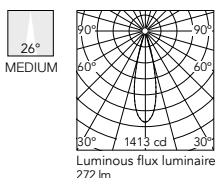

- E I 05.8760.14
- 05.8760.40
- 05.8761.14
- 05.8761.40
- 05.8763.14
- 05.8763.40
- 05.8764.14
- 05.8764.40

@White (40)

Optic Medium 2700K

- E I 05.8745.14
- 05.8745.40
- 05.8746.14
- 05.8746.40
- 05.8748.14
- 05.8748.40
- 05.8749.14
- 05.8749.40