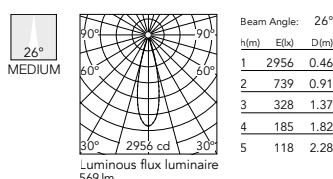

@White (40)

Optic Flood 2700K

- E I 05.8850.14
- 05.8850.40
- 05.8851.14
- 05.8851.40
- 05.8853.14
- 05.8853.40
- 05.8854.14
- 05.8854.40