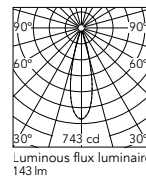

h(m)	E(lx)	D(m)
1	743	0.46
2	186	0.91
3	83	1.37
4	46	1.82
5	30	2.28

@White (40)