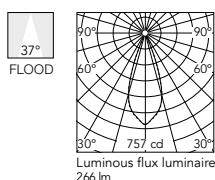

@White (40)

Optic Medium 3000K

- E I 05.8765.14
- 05.8765.40
- 05.8766.14
- 05.8766.40
- 05.8768.14
- 05.8768.40
- 05.8769.14
- 05.8769.40

@White (40)

Optic Flood 2700K

- E I 05.8750.14
- 05.8750.40
- 05.8751.14
- 05.8751.40
- 05.8753.14
- 05.8753.40
- 05.8754.14
- 05.8754.40