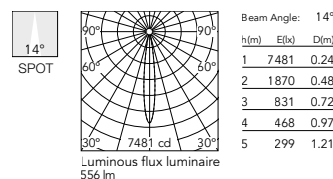

- E I 05.8860.14
- 05.8860.40
- 05.8861.14
- 05.8861.40
- 05.8863.14
- 05.8863.40
- 05.8864.14
- 05.8864.40

@White (40)

Optic Medium 2700K

- E I 05.8845.14
- 05.8845.40
- 05.8846.14
- 05.8846.40
- 05.8848.14
- 05.8848.40
- 05.8849.14
- 05.8849.40