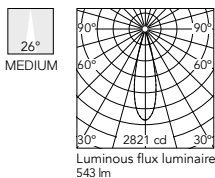

@White (40)

Optic Medium 3000K

- 05.8665.14
- 05.8665.40
- 05.8666.14
- 05.8666.40
- 05.8668.14
- 05.8668.40
- 05.8669.14
- 05.8669.40