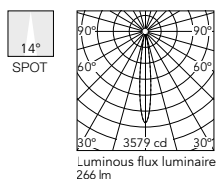

@White (40)

Optic Spot 3000K

- E I 05.8720.14
- I 05.8720.40
- 05.8721.14
- I 05.8721.40
- 05.8723.14
- I 05.8723.40
- 05.8724.14
- I 05.8724.40