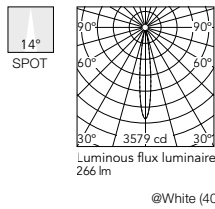

@White (40)

Optic Spot 3000K

- E I 05.8520.14
- 05.8520.40
- 05.8521.14
- 05.8521.40
- 05.8523.14
- 05.8523.40
- 05.8524.14
- 05.8524.40