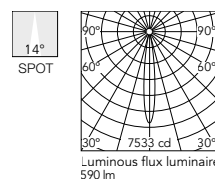

Luminous flux luminaire 568 lm

@White (40)

Optic Spot 3000K

- E I 05.8470.14
- 05.8470.40
- 05.8471.14
- 05.8471.40
- 05.8473.14
- 05.8473.40
- 05.8474.14
- 05.8474.40

Beam Angle: 14°

h(m)	E(lx)	D(m)
1	7533	0.24
2	1883	0.48
3	837	0.72
4	471	0.96
5	301	1.20