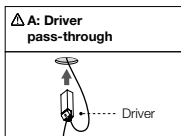

Adjustable recessed luminaire with 2 LED lighting spots. Remote power supply not included (220-240V). No pre-installation frame required.

E= Finitura Esterna
I= Finitura Interna

E= External Finish
I= Internal Finish