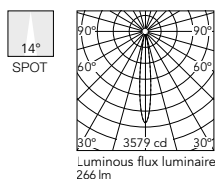

@White (40)

Optic Spot 3000K

- E I 05.8560.14
- 05.8560.40
- 05.8561.14
- 05.8561.40
- 05.8563.14
- 05.8563.40
- 05.8564.14
- 05.8564.40