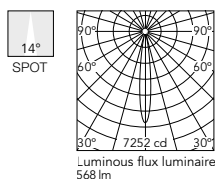

Beam Angle: 14°

h(m)	E(lx)	D(m)
1	7252	0.24
2	1813	0.48
3	806	0.72
4	453	0.96
5	290	1.20

Luminous flux luminaire 568 lm

@White (40)

Optic Spot 3000K

- E I 05.8470.14
- 05.8470.40
- 05.8471.14
- 05.8471.40
- 05.8473.14
- 05.8473.40
- 05.8474.14
- 05.8474.40