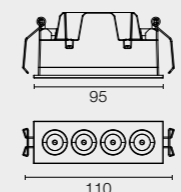

DOTS

POWER LED  
1,5W

ROUND TRIM

POWER LED  
6,1W

FIXED  
TRIM / NO TRIM  
2 SPOTS

POWER LED  
3,1W

FIXED  
TRIM / NO TRIM  
4 SPOTS

POWER LED  
6,2W