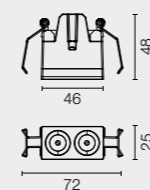

DOTS

POWER LED  
1,5W

ROUND TRIM

POWER LED  
6,1W

FIXED  
TRIM / NO TRIM  
2 SPOTS

POWER LED  
3,1W

FIXED  
TRIM / NO TRIM  
4 SPOTS

POWER LED  
6,2W