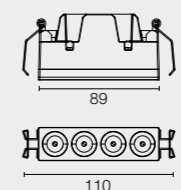

DOTS

POWER LED  
1,5W

ROUND TRIM

POWER LED  
6,1W

FIXED  
TRIM / NO TRIM  
2 SPOTS

POWER LED  
3,1W

FIXED  
TRIM / NO TRIM  
4 SPOTS

POWER LED  
6,2W