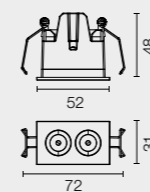

DOTS

POWER LED  
1,5W

ROUND TRIM

POWER LED  
6,1W

FIXED  
TRIM / NO TRIM  
2 SPOTS

POWER LED  
3,1W

FIXED  
TRIM / NO TRIM  
4 SPOTS

POWER LED  
6,2W