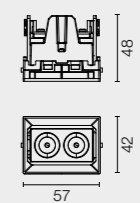

DOTS

POWER LED
1,5W

ROUND TRIM

POWER LED
6,1W

FIXED
TRIM / NO TRIM
2 SPOTS

POWER LED
3,1W

FIXED
TRIM / NO TRIM
4 SPOTS

POWER LED
6,2W

ADJUSTABLE
TRIM / NO TRIM
2 SPOTS

POWER LED
3,1W

ADJUSTABLE
TRIM / NO TRIM
4 SPOTS

LED ARRAY
6,2W

Spot

Medium

Flood

FLOS
CONTROL BY CASAMBI