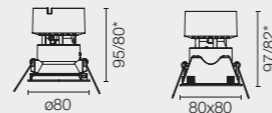

POWER LED
UP to 4,7W

LED ARRAY
7,5W

EASY KAP 80 / EASY KAP 80 PLUS
FIXED

Easy Kap Plus / Easy Kap*