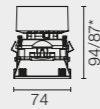

Kap Plus / Kap*

KAP 80 / KAP 80 PLUS
ADJUSTABLE

LED ARRAY
UP to 13W

LED ARRAY
Dim-To-Warm
13W

LED
QR-CBC 51
GX5.3

LED
PAR 16
GZ10

Kap Plus / Kap*

KAP Ø105
FIXED