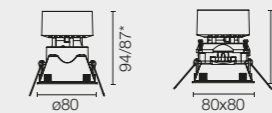

Easy Kap Plus / Easy Kap*