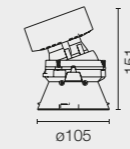

LED ARRAY
7,5W

LED ARRAY
UP to 13W

LED ARRAY
Dim-To-Warm
13W

LED
QR-CBC 51
GX5.3

LED
PAR 16
GZ10

LED ARRAY
UP to 13W

LED ARRAY
Dim-To-Warm
13W

LED
QR-CBC 51
GX5.3

LED
PAR 16
GZ10

LED ARRAY
23W

LED
QR-CBC 51
GX5.3

LED
PAR 16
GZ10

LED ARRAY
23W

LED
QR-CBC 51
GX5.3

□ B1 Bianco
B1 White

■ GL Oro Opaco
GL Matt Gold

■ 74 Nero
74 Black