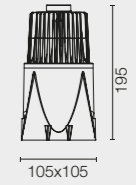

□ B1 Bianco
B1 White

■ GL Oro Opaco
GL Matt Gold

■ 74 Nero
74 Black