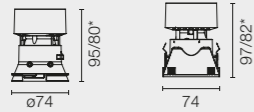

LED ARRAY
7,5W

KAP 80 / KAP 80 PLUS
FIXED

LED ARRAY
UP to 13W

LED ARRAY
Dim-To-Warm
13W

KAP 80 / KAP 80 PLUS
WALL-WASHER

LED
QR-CBC 51
GX5.3

LED
PAR 16
GZ10

Kap Plus / Kap*