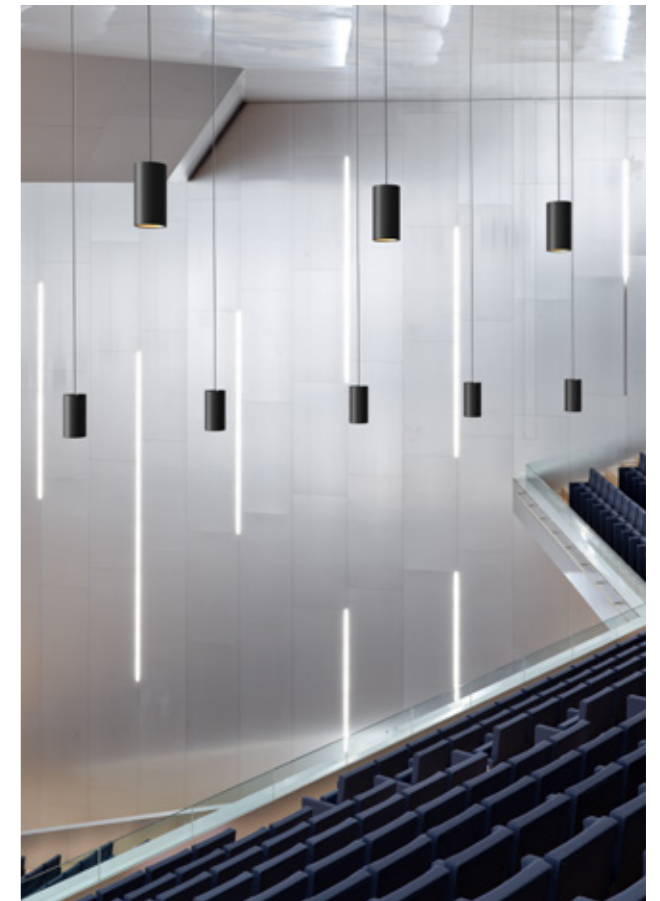

Private House, Italy