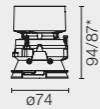

Kap Plus / Kap*

KAP 80 / KAP 80 PLUS
ADJUSTABLE

LED ARRAY
UP to 13W

LED ARRAY
Dim-To-Warm
13W

LED
QR-CBC 51
GX5.3

LED
PAR 16
GZ10

Kap Plus / Kap*

KAP Ø105
FIXED