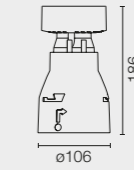

LED ARRAY
23W

KAP Ø105
ADJUSTABLE

LED
QR-CBC 51
GX5.3

KAP Ø105
WALL-WASHER

LED
PAR 16
GZ10

KAP Ø105
DEEP

LED ARRAY
23W

KAP 105
SQUARE