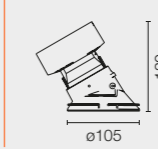

LED ARRAY
23W

KAP Ø105
ADJUSTABLE

LED
QR-CBC 51
GX5.3

KAP Ø105
WALL-WASHER

LED
PAR 16
GZ10

KAP Ø105
DEEP

LED ARRAY
23W

KAP 105
SQUARE