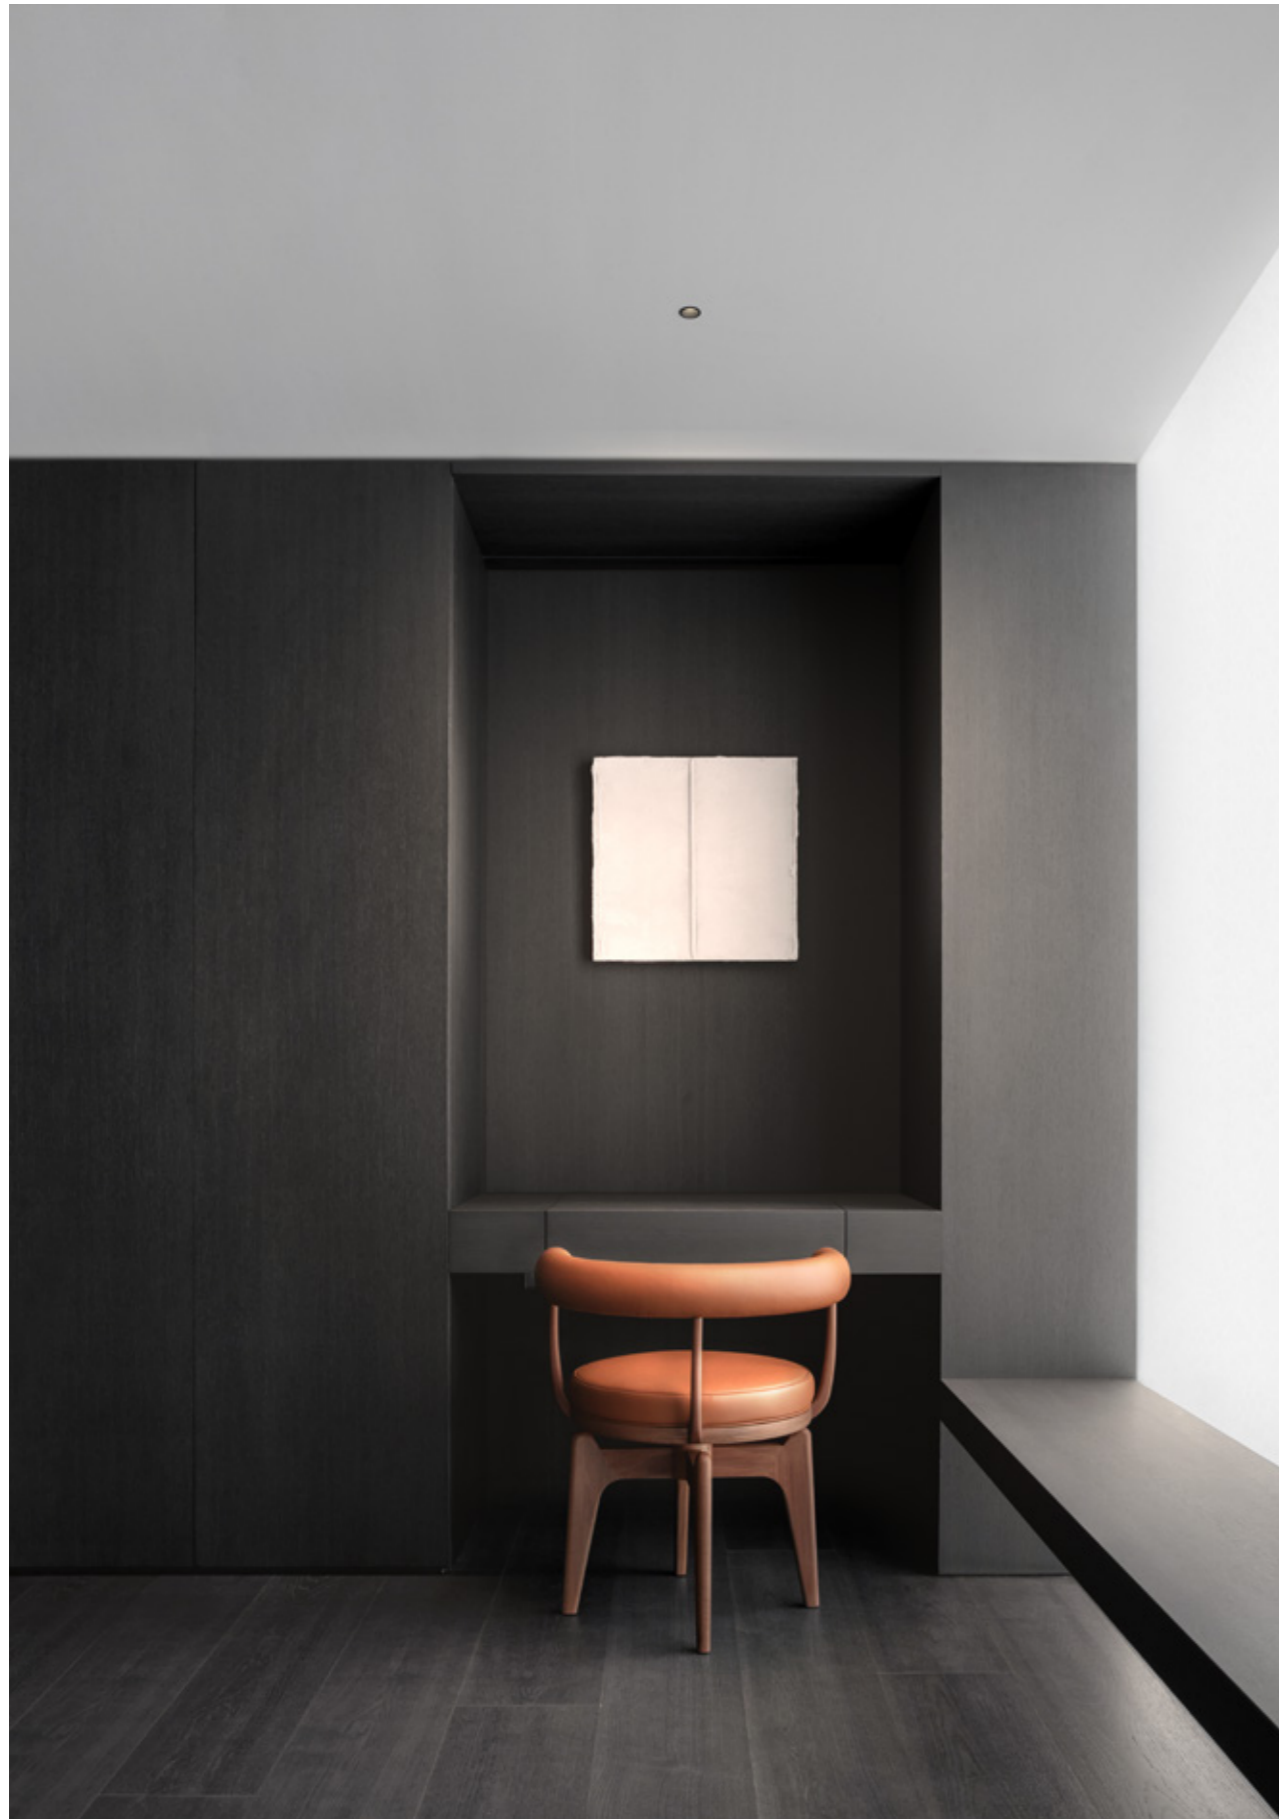

EASY KAP 30 FIXED

La misura 30 di Easy Kap rappresenta il modello più piccolo di tutta la famiglia KAP. Un punto luce piccolo, elegante e discreto da soffitto, per un'illuminazione generale o d'accento con una presenza minima nello spazio.

The Easy Kap 30 is the smallest model in the KAP product family. This is a small, sleek, understated ceiling light for general or focused lighting, taking up minimum space.

EASY KAP 30 ADJUSTABLE

La variante orientabile di Easy Kap 30 permette di regolare leggermente il fascio di luce di 17° su entrambi gli assi. Una lieve direzionalità che permette a questo modello di fare la differenza nell'illuminazione di un progetto.

With the adjustable Easy Kap 30 model the light beam can be slightly adjusted by an angle of 17° on both axes. The slight directionality featured in this model brings distinctive detail to the design of the light.