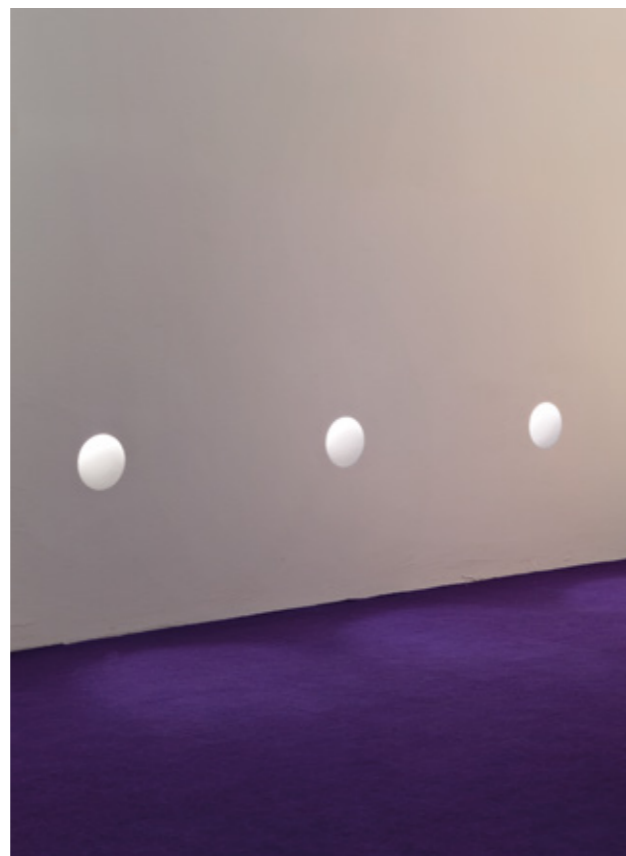

ROUND

Find out more at flos.com/roundlight