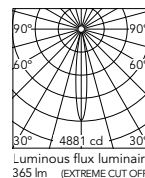

Beam Angle: 14°

h(m)	E(lx)	D(m)
1	4881	0.24
2	1220	0.49
3	542	0.73
4	305	0.97
5	195	1.21

Luminous flux luminaire
365 lm (EXTREME CUT OFF)

2700K
09.3756.30A
09.3756.05A
09.3756.14A