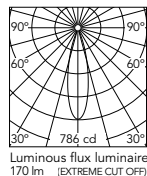

Beam Angle: 26°

h(m)	E(lx)	D(m)
1	786	0.45
2	197	0.91
3	87	1.36
4	49	1.82
5	31	2.27

Luminous flux luminaire
170 lm (EXTREME CUT OFF)

3000K
09.3780.30A
09.3780.05A
09.3780.14A