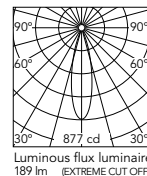

Beam Angle: 26°

h(m)	E(lx)	D(m)
1	877	0.45
2	219	0.91
3	97	1.36
4	55	1.82
5	35	2.27

Luminous flux luminaire
189 lm (EXTREME CUT OFF)