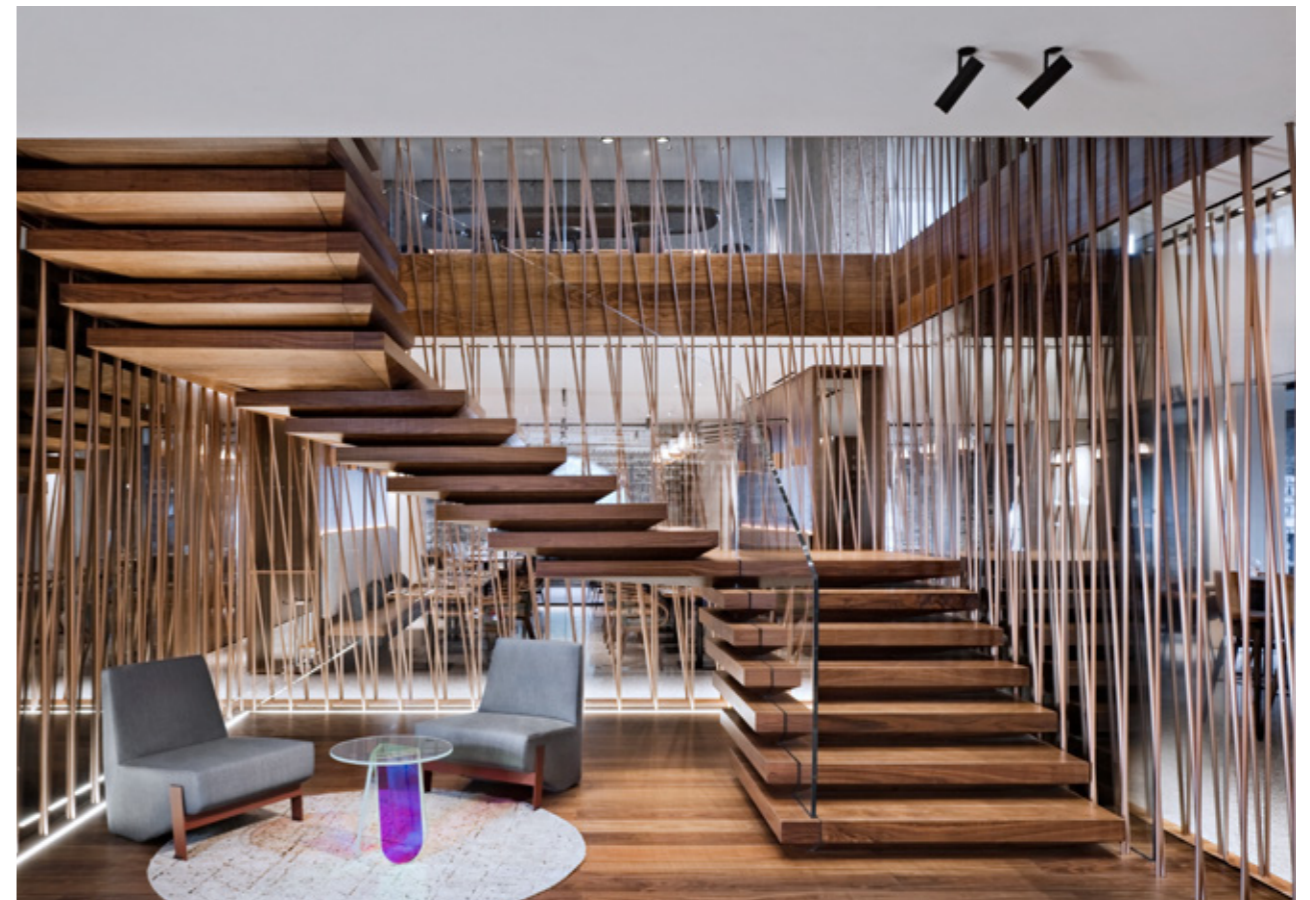

Indoor lighting projector with LED light source. Available in the Mono Point version (0, 1 and 2), featuring a removable cylindrical body that functions as a downlight or adjustable spotlight, and in the Suspension version, where the light point gains greater visual prominence.

Orientabile ed oscillante grazie alla sua base in grado di ruotare a 360° e al suo braccio in zamak orientabile fino a 70°.

Directional and tilting thanks to its base with 360° rotation capacity and to its arm made of zamak, directional up to 70°.