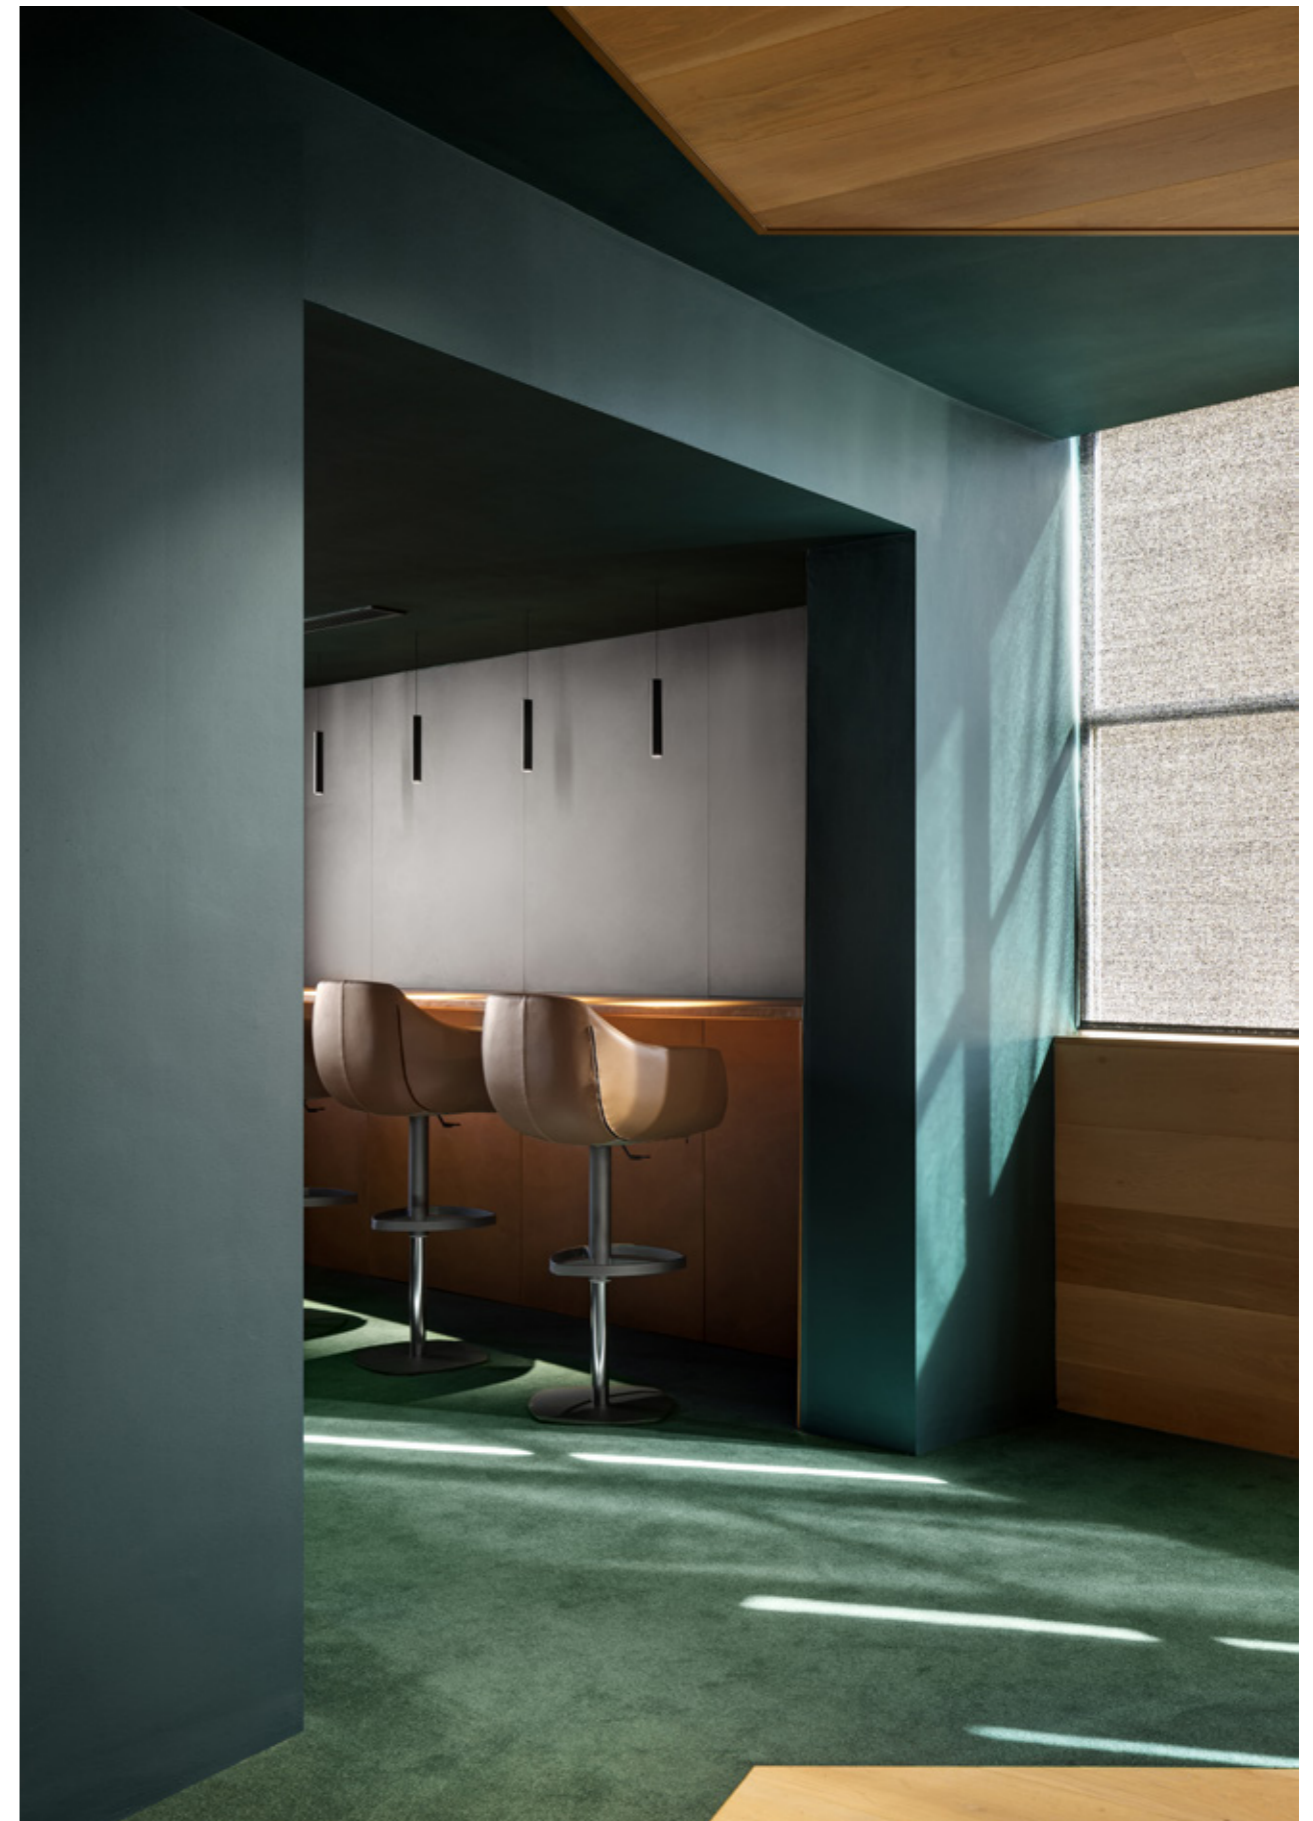

Carbonado Energy,
South Africa