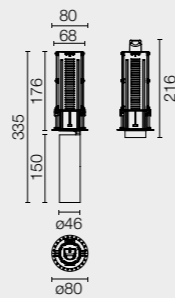

Hotel Colombo, Italy
Top

Carbonado Energy,
South Africa

FIND ME 0
TRIM / NO TRIM

POWER LED
3,5W

FIND ME 1
TRIM / NO TRIM

POWER LED
6W

FIND ME 2
TRIM / NO TRIM

POWER LED
10W