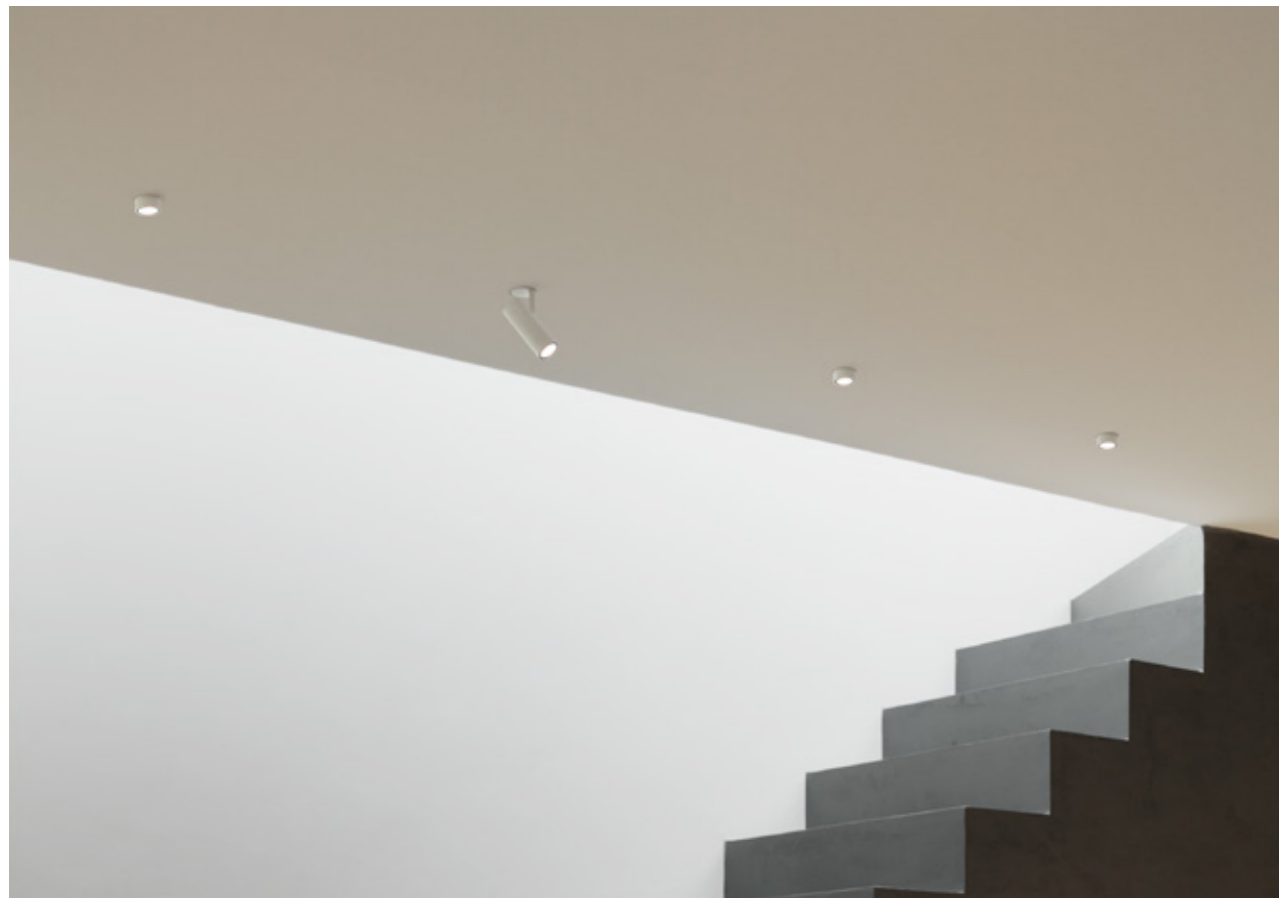

Indoor lighting projector with LED light source. Available in the Mono Point version (0, 1 and 2), featuring a removable cylindrical body that functions as a downlight or adjustable spotlight, and in the Suspension version, where the light point gains greater visual prominence.

Orientabile ed oscillante grazie alla sua base in grado di ruotare a 360° e al suo braccio in zamak orientabile fino a 70°.

Directional and tilting thanks to its base with 360° rotation capacity and to its arm made of zamak, directional up to 70°.

Sistema di spostamento mediante raccordi elastici su una guida dentata che permettono ai faretto di nascondersi, rimanendo completamente integrati nell'ambiente.

An adjustment system with elastic flanges on a toothed guide, permits concealing the spotlights, thus becoming totally integrated into the environment.