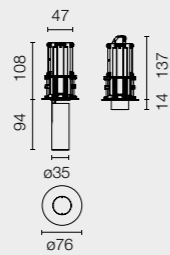

Hotel Colombo, Italy
Top

Carbonado Energy,
South Africa

FIND ME 0
TRIM / NO TRIM

POWER LED
3,5W

FIND ME 1
TRIM / NO TRIM

POWER LED
6W

FIND ME 2
TRIM / NO TRIM

POWER LED
10W